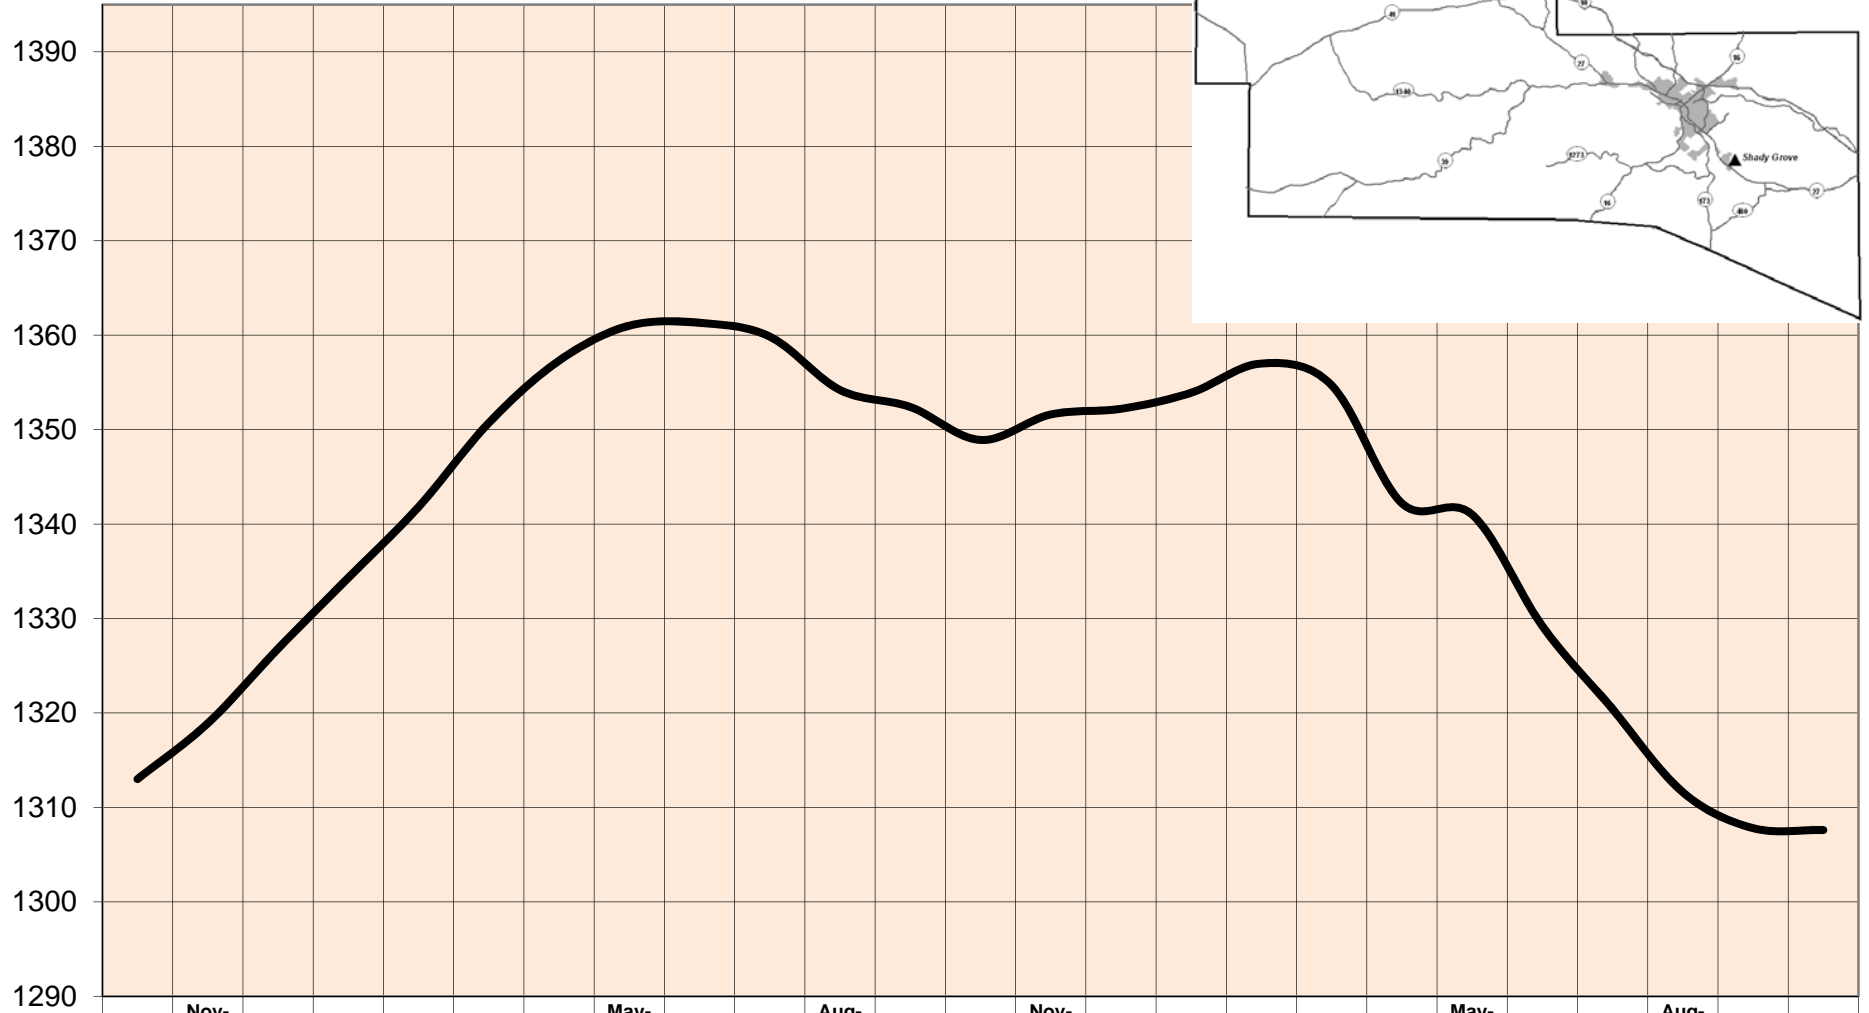

Shady Grove State Well # 6908201
Hosston/Cow Creek
Elevation: 1630 ft Well Depth: 530

Elevation above MSL, in feet

Shady Grove	Oct-09	Nov-09	Dec-09	Jan-10	Feb-10	Mar-10	Apr-10	May-10	Jun-10	Jul-10	Aug-10	Sep-10	Oct-10	Nov-10	Dec-10	Jan-11	Feb-11	Mar-11	Apr-11	May-11	Jun-11	Jul-11	Aug-11	Sep-11	Oct-11
	1313.0	1318.9	1326.8	1334.3	1341.8	1350.7	1357.3	1361.0	1361.3	1359.9	1354.2	1352.4	1348.9	1351.6	1352.2	1353.9	1357.0	1354.7	1342.2	1341.0	1329.2	1320.4	1311.6	1307.8	1307.6