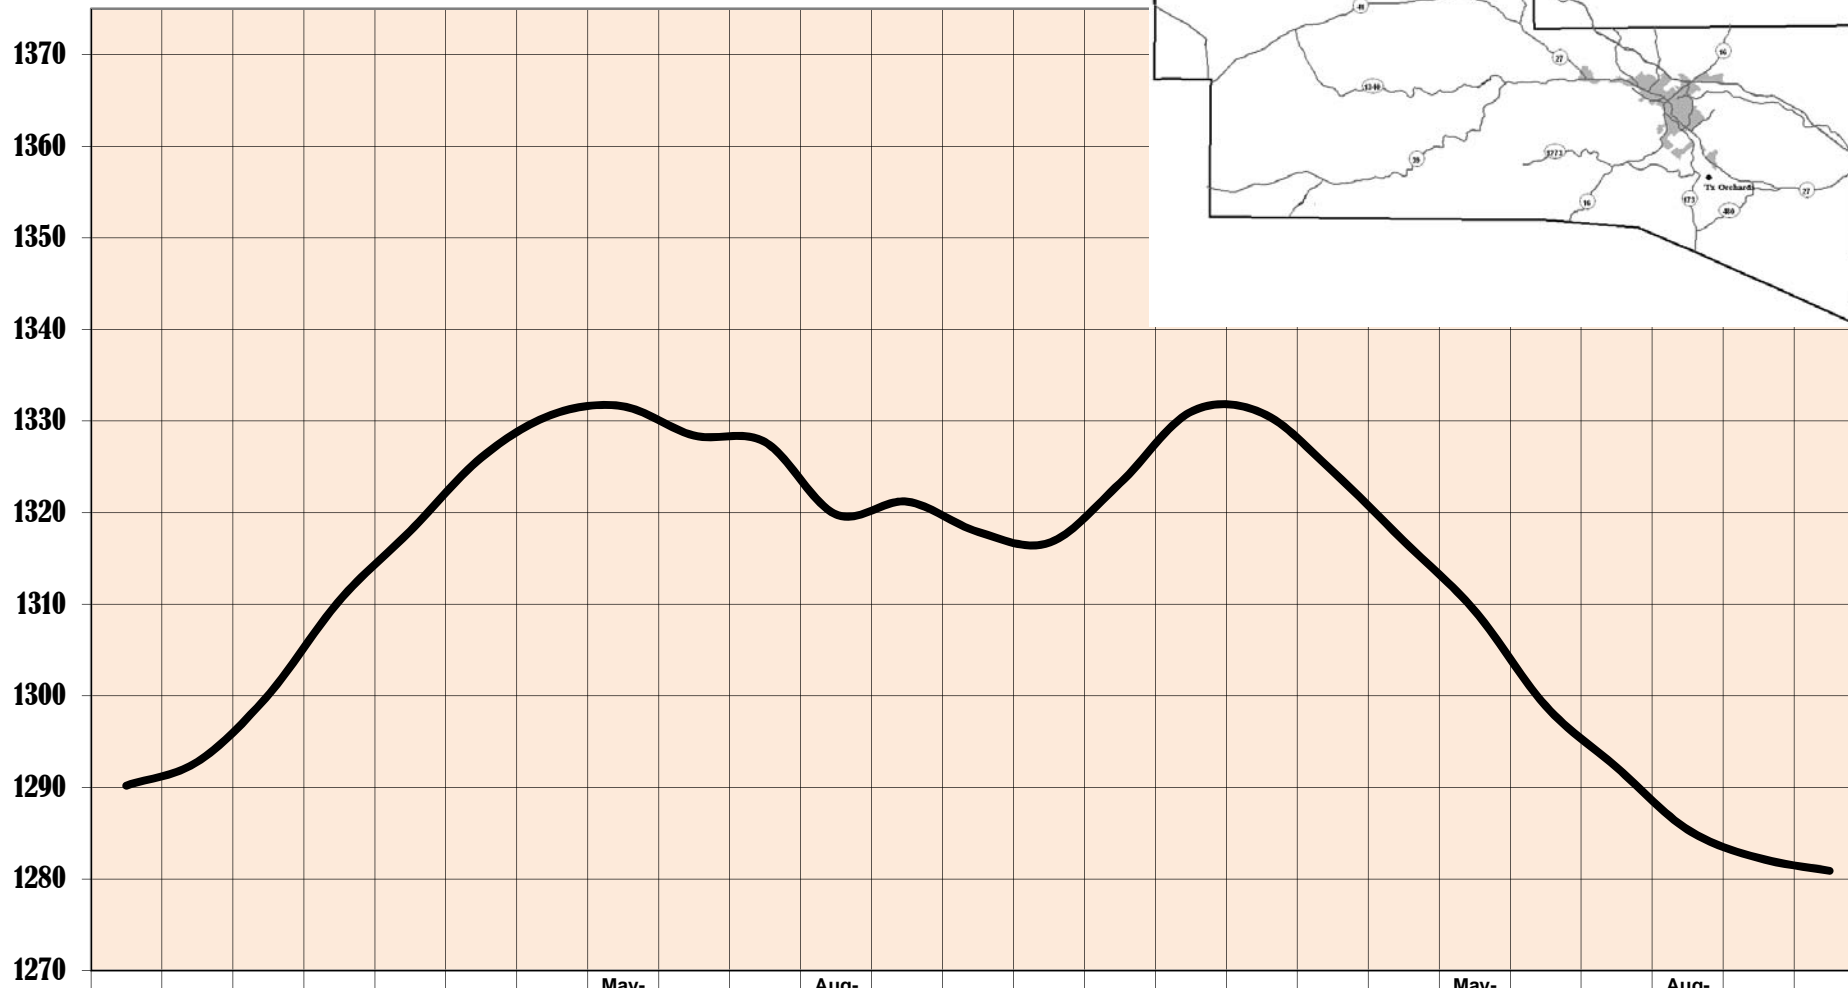

**Texas Orchards State Well # 6908511**  
**Hensell/Cow Creek/Hosston**  
**Elevation: 1540 Well Depth: 500**

Elevation above MSL, in feet

	Oct-09	Nov-09	Dec-09	Jan-10	Feb-10	Mar-10	Apr-10	May-10	Jun-10	Jul-10	Aug-10	Sep-10	Oct-10	Nov-10	Dec-10	Jan-11	Feb-11	Mar-11	Apr-11	May-11	Jun-11	Jul-11	Aug-11	Sep-11	Oct-11
Tx Orchards	1290.2	1292.8	1300.1	1310.4	1318.0	1326.0	1330.7	1331.6	1328.4	1327.7	1319.8	1321.2	1317.9	1316.7	1323.2	1331.0	1330.9	1324.5	1316.9	1309.3	1298.9	1292.2	1285.4	1282.3	1280.9