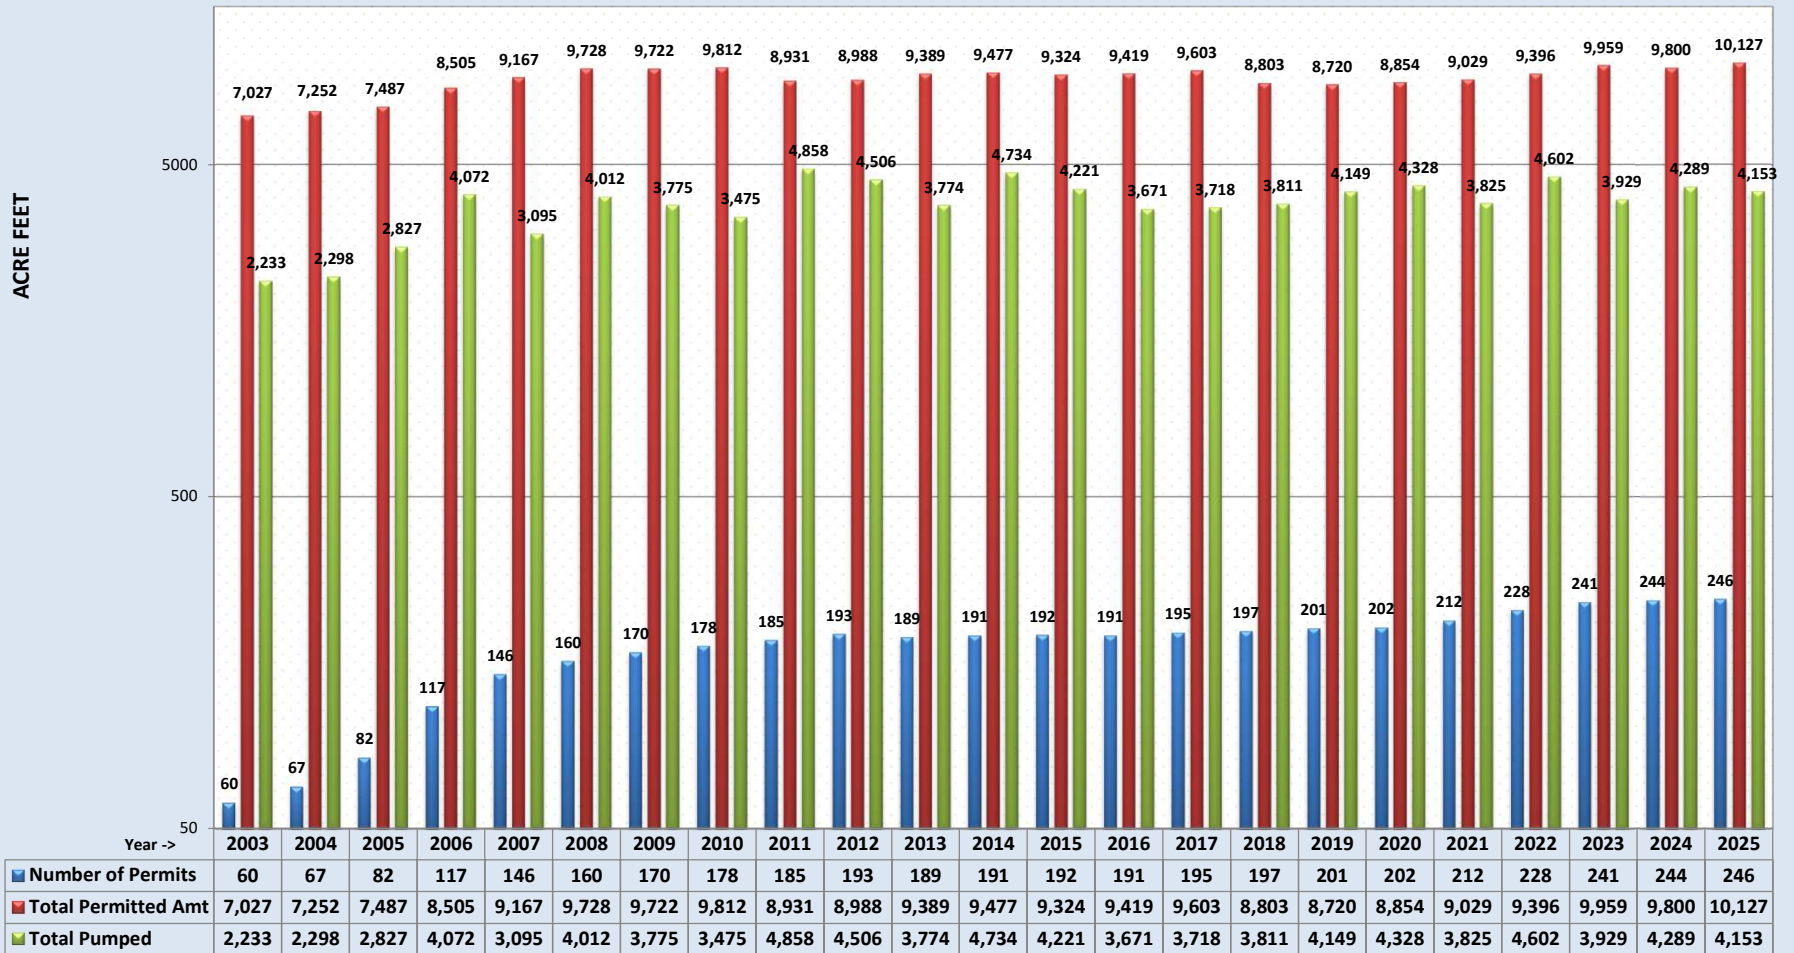

Headwaters GCD - Historic Permit and Production Totals

↑ 2008 GMA9 Baseline Year for DFC Comparison