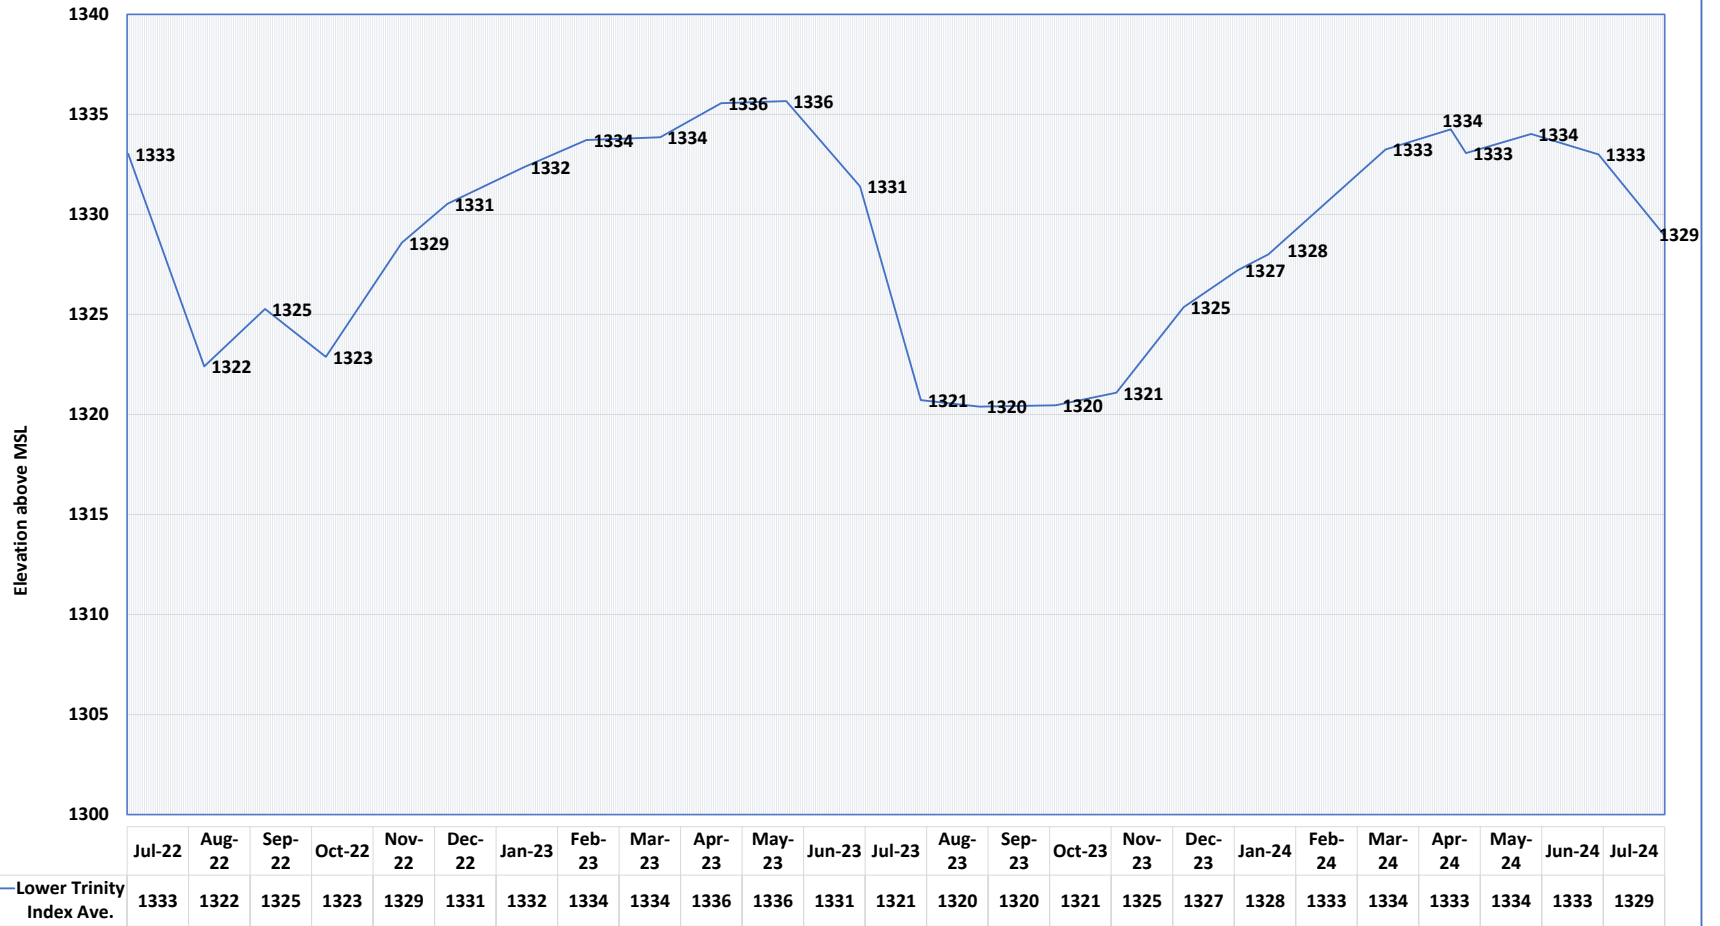

Lower Trinity Drought Index Average July 2024

Drought Index Well Group	Measure Date	Surface Elev.	Current Depth to Water June 2024	Level above MSL	Previous Depth to Water May 2024	Monthly Difference
HGCD MW#2 LT	Jul-24	1750.00	369.04	1380.96	367.92	-1.12
HGCD MW#18 LT	Jul-24	1633.00	301.37	1331.63	299.83	-1.54
COK McHolliman	Jul-24	1692.00	319.00	1373.00	312.05	-6.95
Aqua TX Kelly ST.	Jul-24	1507.00	276.20	1230.80	270.84	-5.36
Average Water Level Above MSL				1329.10		
Difference from Previous Month						-3.74